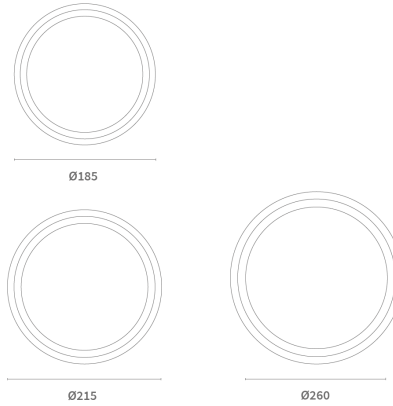

DIMENSIONS

DIMENSIONS RINGS

PHOTOMETRIC SPECIFICATIONS

LED DOWNLIGHT COMFORTI 21.6 3000K 60D 2461LM