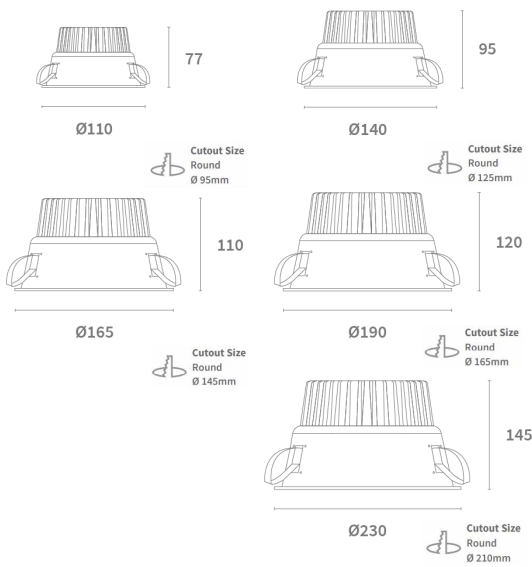

PRAGMALUX

All rights reserved. Pragmalux - PDL Lighting Group B.V. retains the right to modify product specifications without any prior notice or obligation and does not assume any liability for any consequences of using this document. Subject to errors and printing errors. Luminous flux tolerance: +/- 10%. Power consumption tolerance: +/- 10%.

DIMENSIONS

DIMENSIONS RINGS

PHOTOMETRIC SPECIFICATIONS

LED DOWNLIGHT COMFORTI 21.6 3000K 60D 2461LM